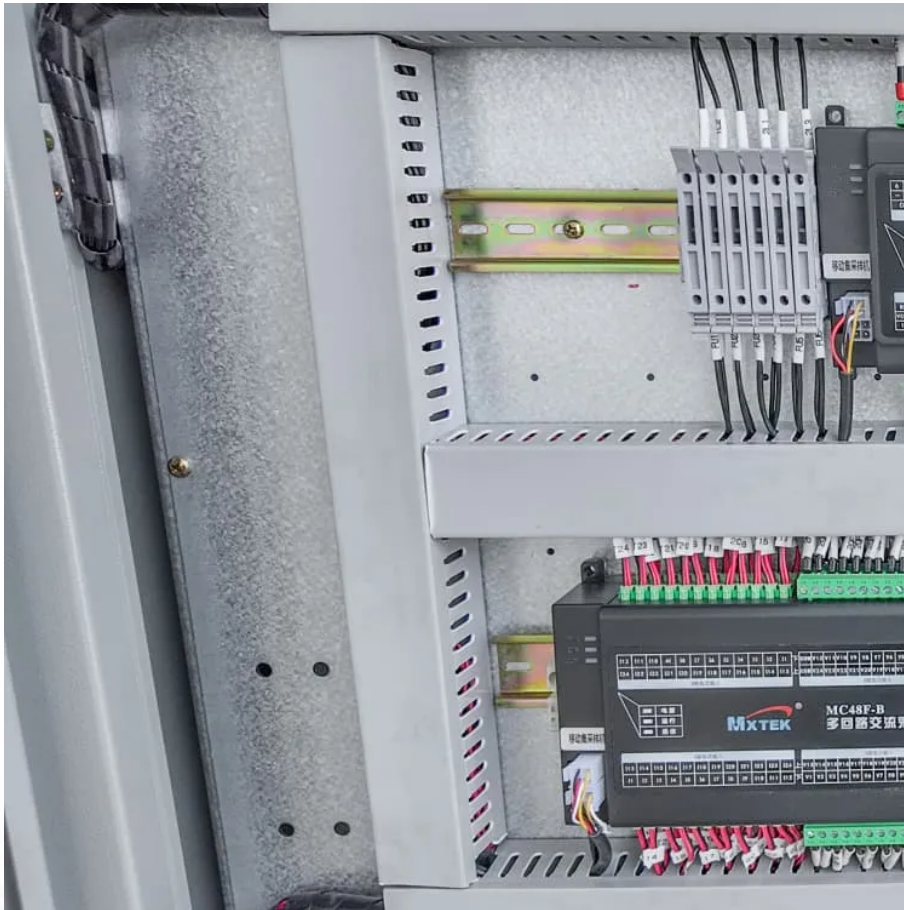

## Overview

---

For RV use or outdoor live broadcasting, a 2500W power supply (2500Wh capacity, 1000W peak power) is the best choice. It includes PD100W fast charging to efficiently charge laptops, cameras, and communication equipment, while offering enough capacity to run live-streaming setups.