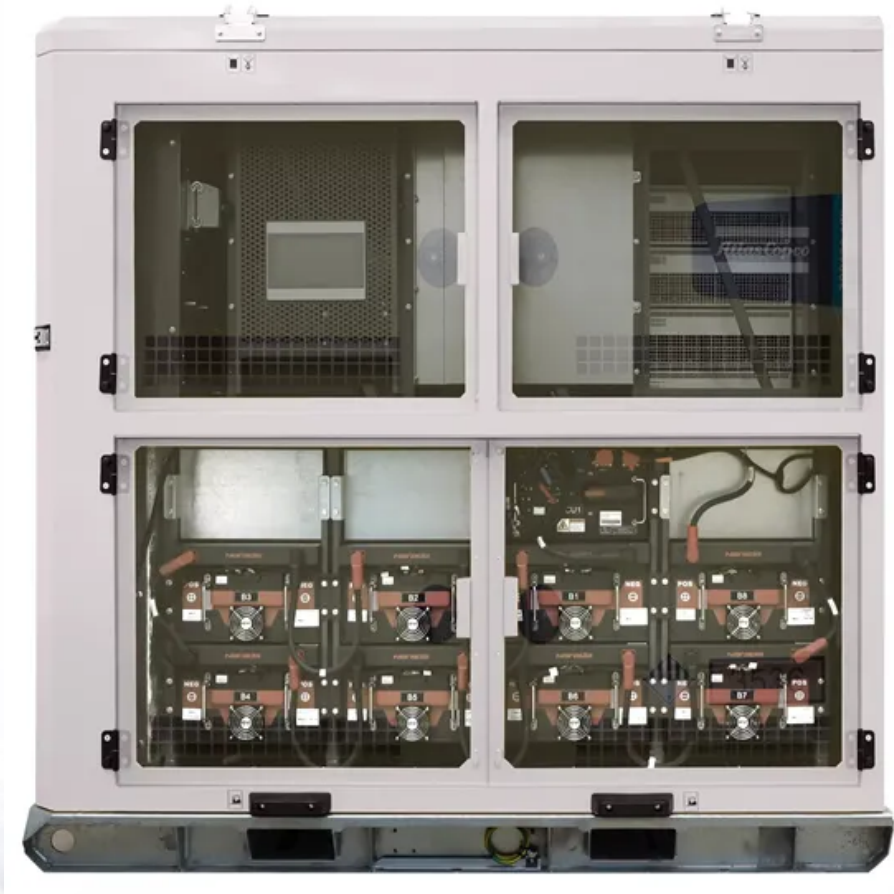

## **PDEOZE PowerContainer**

**What does the new energy expansion battery cabinet include**

## Overview

---

the new lithium battery energy storage cabinet usually consists of Shell, battery module, battery management system (BMS), thermal management system, safety protection system, control system and other parts. Does Cummins have a battery energy storage system?

Cummins Inc.'s (NYSE: CMI) Power Generation business announced the addition of new Battery Energy Storage Systems (BESS) solutions to their global product line. Fully integrated BESS containers for AC output, the development of this product represents a significant push towards helping customers reach their sustainability goals.

What is a Powerwall expansion unit?

Expansion units offer additional storage for Powerwall 3 systems. Key points about Expansion units include: Expansion units do not have an LED. Wall-mounted Expansion units are installed with the same glass front cover as Powerwall 3, but the logo on the front will never light because there is no LED in the unit.