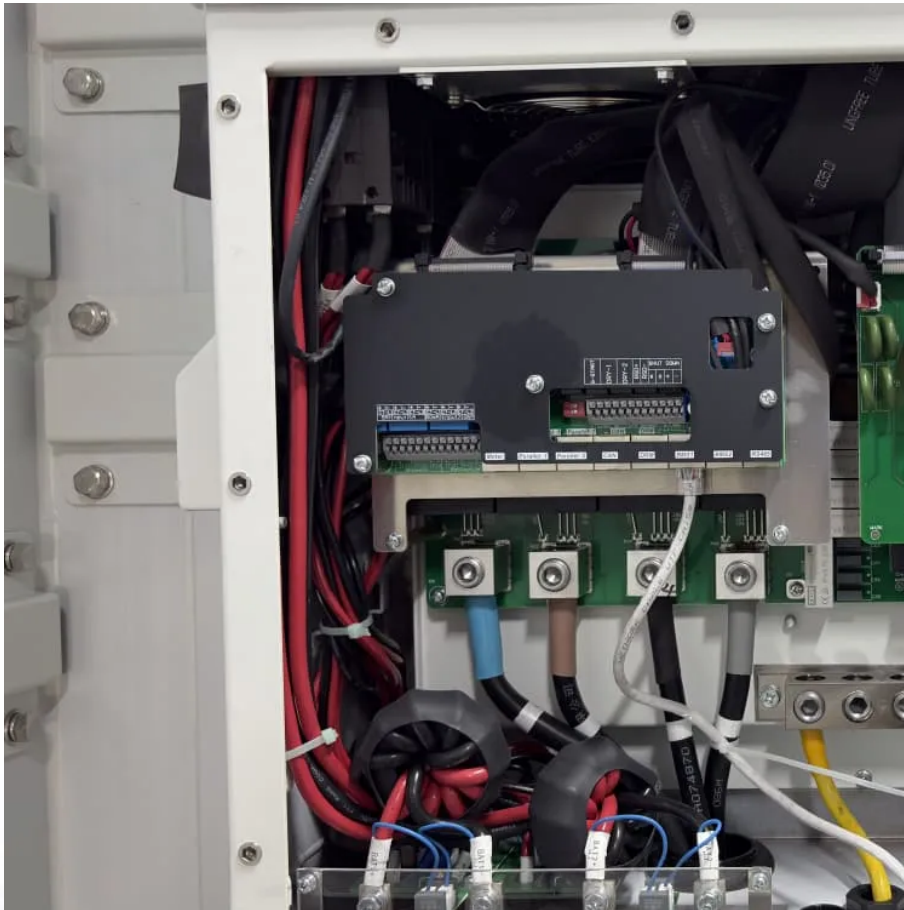

PDEOZE PowerContainer

What does an outdoor base station do

Overview

Outdoor base stations integrate all essential systems into a single Integrated Cabinet, designed to endure harsh conditions like direct sunlight, rain, and extreme temperatures. These units protect the equipment while ensuring efficient functionality.

With a long enough ethernet cable, you can place the Base Station farther out, like in a shed or barn, to give you more flexibility with placement. With the Wyze Cam Outdoor being outdoors, there's a greater risk of a grab and run. In case this happens, once you set up your Base Station and camera.

Often hidden in plain sight on rooftops or towers, base stations are the backbone of modern mobile networks. What Is a Base Station?

A base station is a fixed point of communication between mobile devices and the wider telecom network. It transmits and receives radio signals, enabling your phone to.

The Wyze Outdoor Camera is an innovative, wireless security solution designed specifically for outdoor use. Offering features like HD video recording, night vision, motion detection, and two-way audio, this camera aims to provide comprehensive monitoring capabilities. But its impressive.