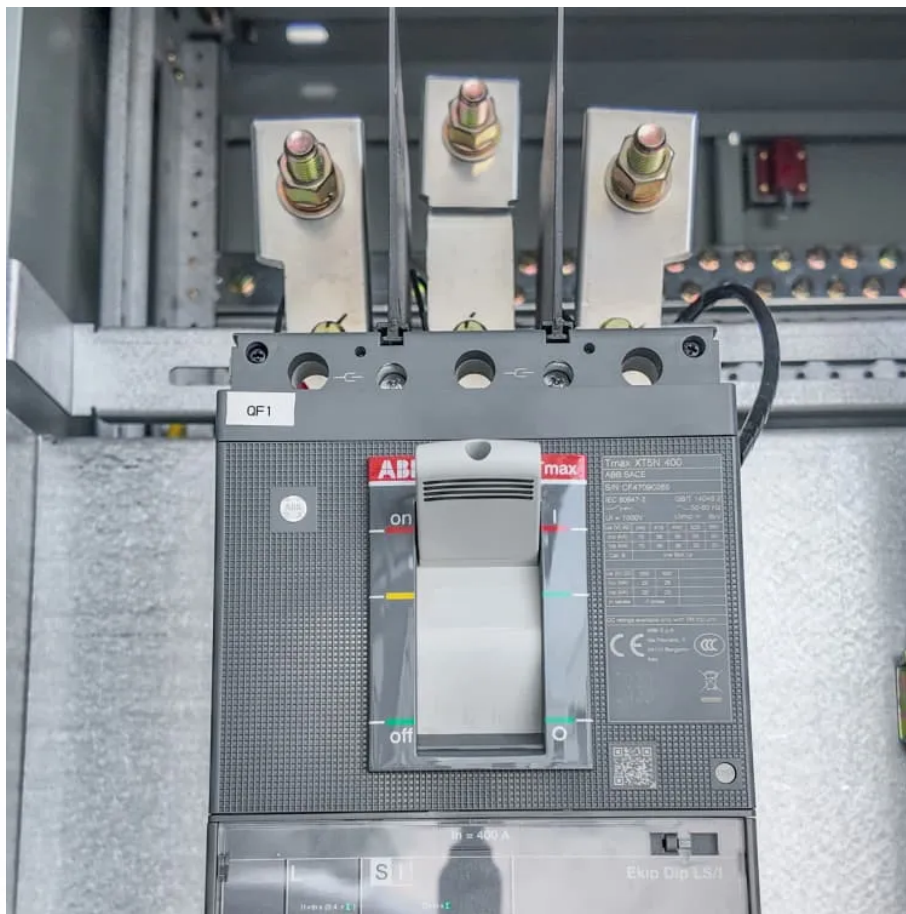

PDEOZE PowerContainer

Square mobile power box