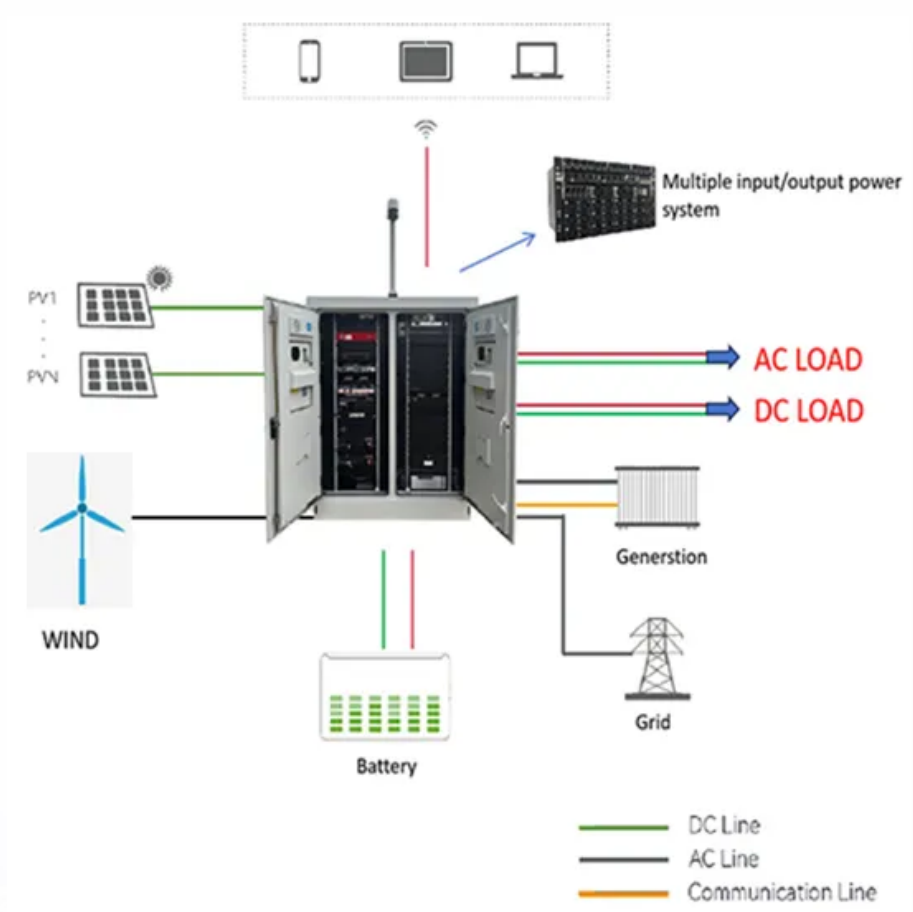

PDEOZE PowerContainer

Solar 12V to 220V Inverter

Get the 12V to 220V inverter to convert direct current from batteries into alternating current. Ideal for solar systems from 1000W to 8000W.

5 days ago · Convert 12V 24V DC to 220V 230V AC With 1200W Pure Sine Wave Power Inverter. Suitable For Cars, RVs, Trucks, Marine, Home Use and Camping. Enjoy Free Shipping and ...

Sep 30, 2025 · Finding the right power inverter to convert 12V DC to 220V AC is essential for powering electronics from a vehicle or off-grid solar source. This guide covers top 5 reliable inverters, each with unique ...

???,??Solar(??),1991?2?21????????,????????,??????MAMAMOO??...

500W inverter by Suoer provides steady AC power; built-in solar charger optimizes renewable energy use for home or off-grid.

Sep 30, 2025 · Finding the right power inverter to convert 12V DC to 220V AC is essential for powering electronics from a vehicle or off-grid solar source. This guide covers top 5 reliable ...