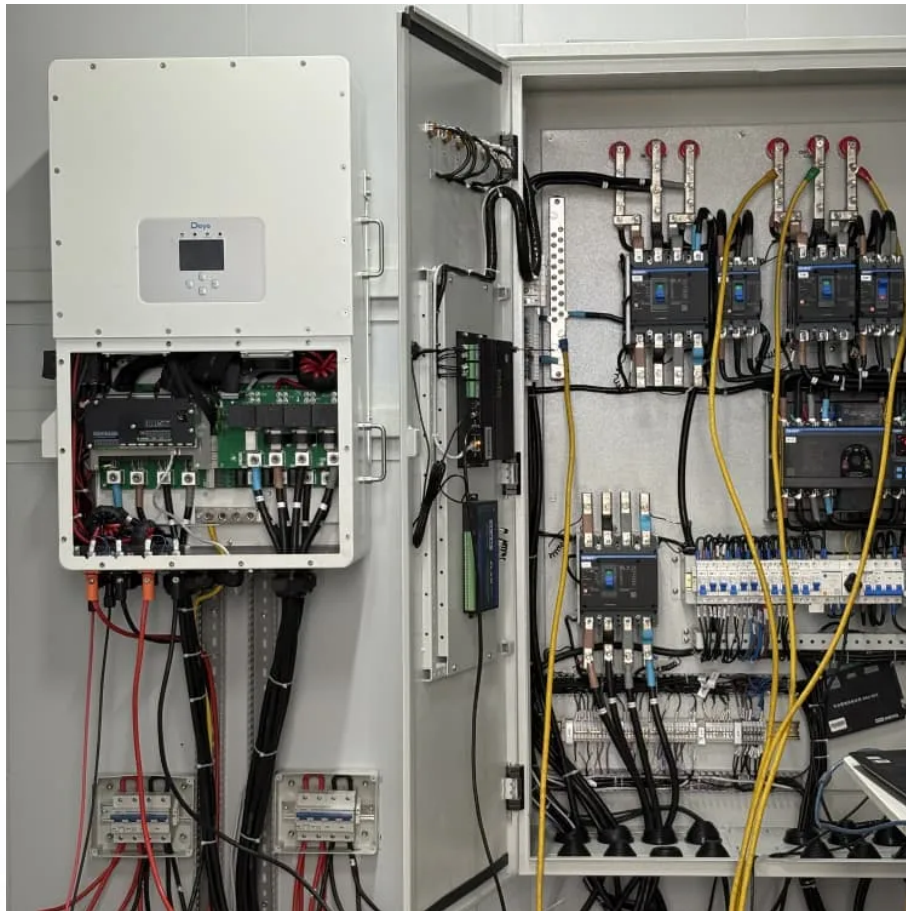

PDEOZE PowerContainer

Sine Wave Inverter Company

Overview

What is a pure sine wave inverter?

Great for car campers, or RVs with little space to spare. Go Power!'s 200-watt Industrial Pure Sine Wave Inverter offers premium mobile power in a sleek, lightweight profile. Equipped with a DC cable, you can plug this inverter into any DC port on your boat, in your car, or RV.

What is the best sine wave inverter?

The Go Power! 400 watt Industrial Pure Sine Wave Inverter is ideal for small loads, like laptops, fans, lights, or phone chargers. Small, lightweight, and portable, the Go Power! GP-400HD heavy-duty modified sine wave inverter is an easy solution for small power loads.

What is a true sinewave power inverter?

Loads connected to a KISAE true sinewave power inverter will perform better, audio/video applications will run cooler, and motor loads will run at optimal efficiency, resulting in potentially longer equipment life. KISAE offers a variety of power inverter sizes ranging from 400W to 3000W.