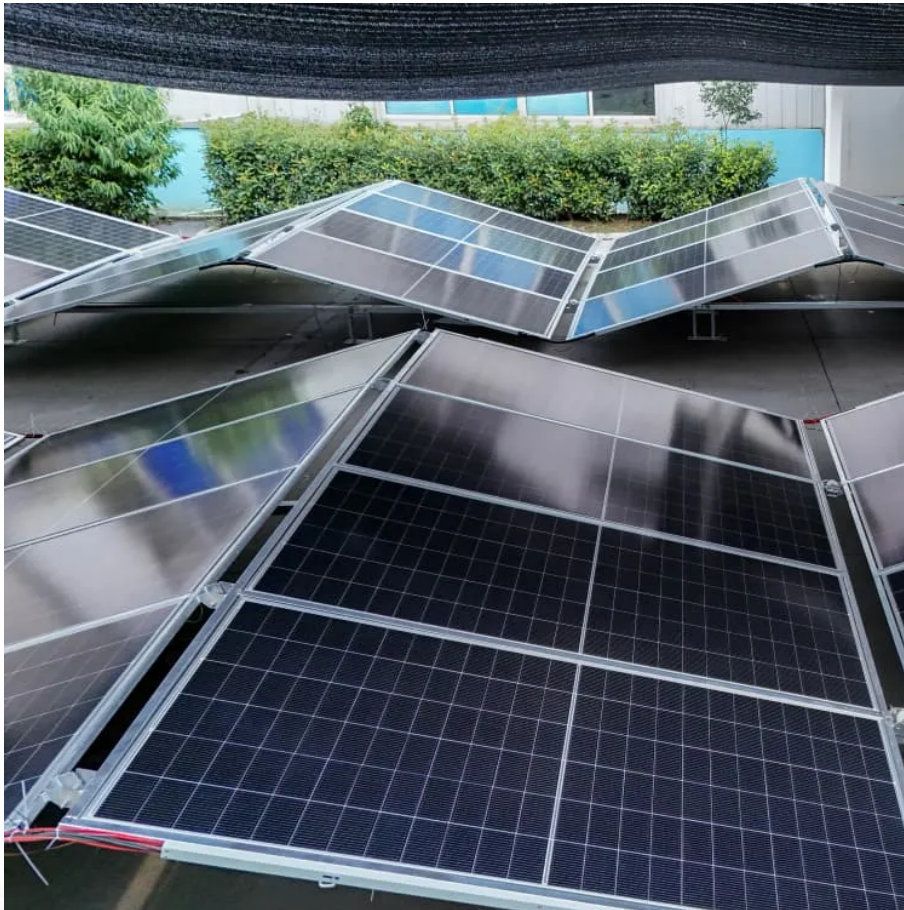

PDEOZE PowerContainer

New Zealand portable energy storage battery customization

Overview

New Zealand's leading provider of custom-designed battery storage solutions. Customized and built for -40°C to 65°C. Deepsea, high-pressure, rugged, weatherproof, and reliable. Can battery technology save energy in New Zealand?

Aug 28, 2024 · Store renewable energy safely in TITAN's high-tech battery containers. Rent 10ft and 20ft high cubes fully loaded with Li-ion batteries today.

Best practice guidance to help homeowners choose, install, and maximise solar PV and battery storage for savings, reliability, and sustainability.

New Zealand aims to transition to renewable energy, and battery storage plays a vital role in this effort by enhancing grid stability and integrating intermittent renewable sources like wind and ...

Kiwivolt designs and delivers advanced portable and industrial-grade battery systems for homes, worksites, and outdoor use. Based in New Zealand, we offer reliable, expandable, and smart ...