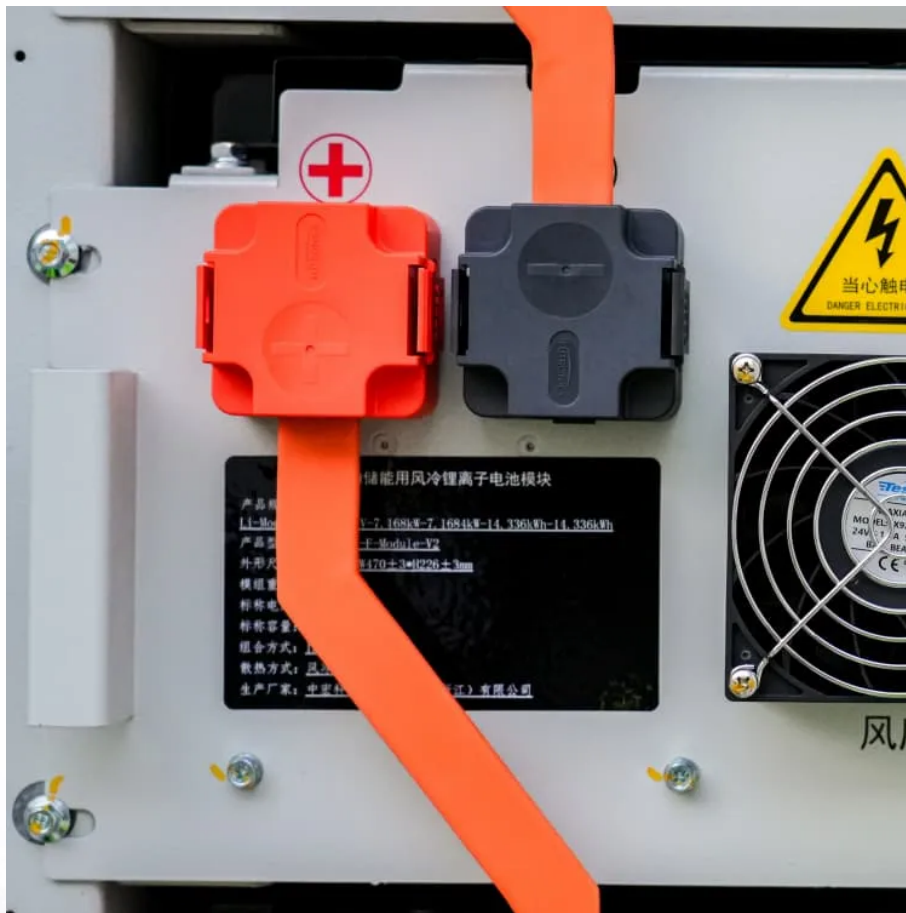

PDEOZE PowerContainer

Liberia outdoor communication power supply BESS brand

Liberia outdoor communication power supply BESS brand

The Outdoor Power Supply falls under the category of portable power stations or energy storage solutions. It is ideal for camping, road trips, outdoor recreational activities, and emergency ...

90KW/266KWH All-in-one Fully integrated Outdoor Cabinet BESS produced by catl Individual pricing for large scale projects and wholesale demands is available. ...

Key attributes System Voltage 192V/240 V/384 V/480V/512V Output Power Range 10-150KW Grid connection Hybrid grid, Off grid Battery Type LiFePO4 System Type Rack-mounted ...

Jul 16, 2025 · Outdoor Energy Storage Power Supply Bess 50kw 30kw 80kwh 100kwh 200kwh 215kwh Industrial High Voltage Battery Storage Commercial Battery Bank

BESS is a battery energy storage system with inverters, battery, cooling, output transformer, safety features and controls. Helping to minimize energy costs, it delivers standard conformity, ...