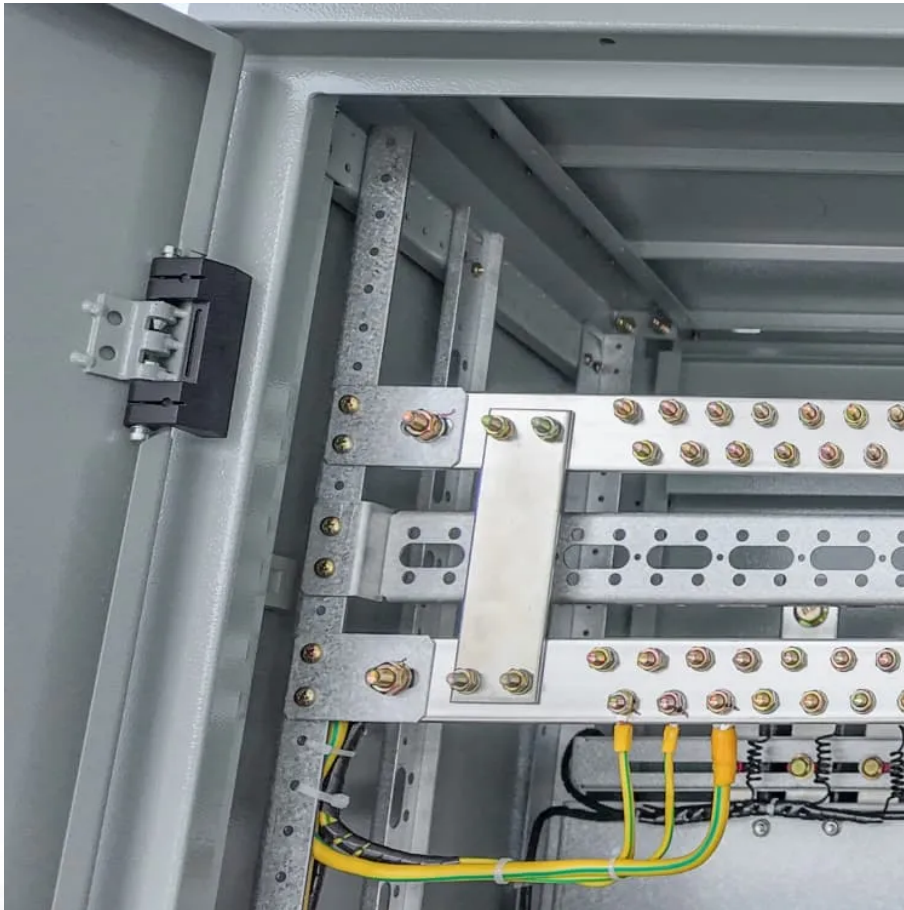

PDEOZE PowerContainer

Huawei Kosovo Outdoor Power Supply

Overview

What is a Huawei outdoor power system?

The ultra-lean structure enables 1 blade per site while keeping reliability, helping cut TCO and carbon emissions. Huawei outdoor power solutions are designed for carrier ICT sites. The all-in-one system supports multiple input (grid/PV/genset) and output (12/24/48/57 V DC, 24/36/220 V AC) modes.

What are Huawei power subracks?

Huawei power subracks support a wide range of AC input and DC output. They can be used independently or deployed in power systems. Standard dimensions and modular design (distribution module, monitoring module, and rectifier) enable flexible capacity expansion and easy installation.

Huawei power subracks support a wide range of AC input and DC output. They can be used independently or deployed in power systems. Standard dimensions and modular design (distribution module, monitoring module, and rectifier) enable flexible capacity expansion and easy installation.