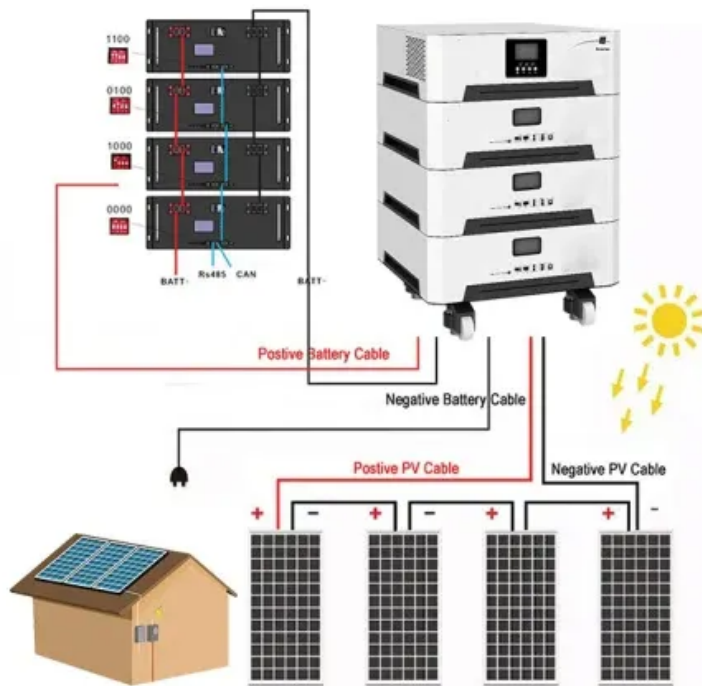

## PDEOZE PowerContainer

# Guinea-Bissau communication base station power supply cabinet price

## Guinea-Bissau communication base station power supply cabinet pr

---

The Hytera PS16001 Power Supply ensures reliable power for base station networks, minimizing downtime. Features include high efficiency, wide compatibility, easy installation, and durable ...

How will solar power work in Bissau & Gabu?In Bissau, solar photovoltaic (PV) plants will help reduce the average cost of electricity in the country and diversify the energy mix, while battery ...

The Hytera PS16001 is a reliable and robust power supply designed for base station cabinets, ensuring continuous operation of your Hytera mobile radios. This unit provides a stable power ...