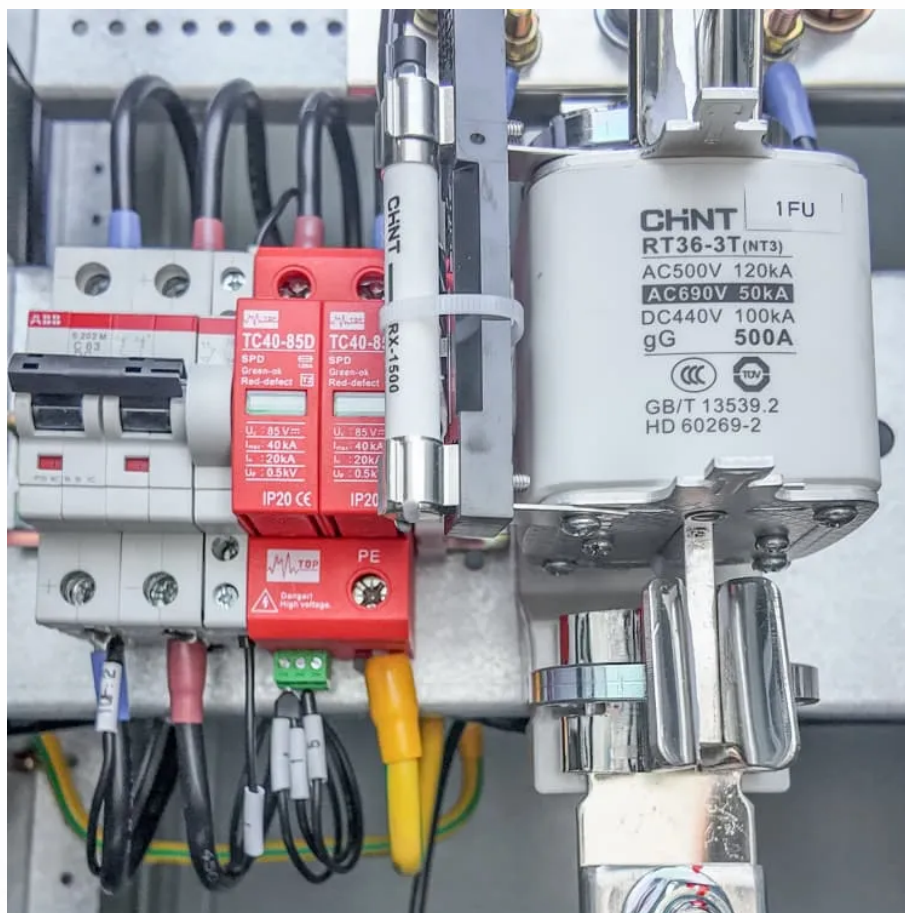

PDEOZE PowerContainer

Container base station room