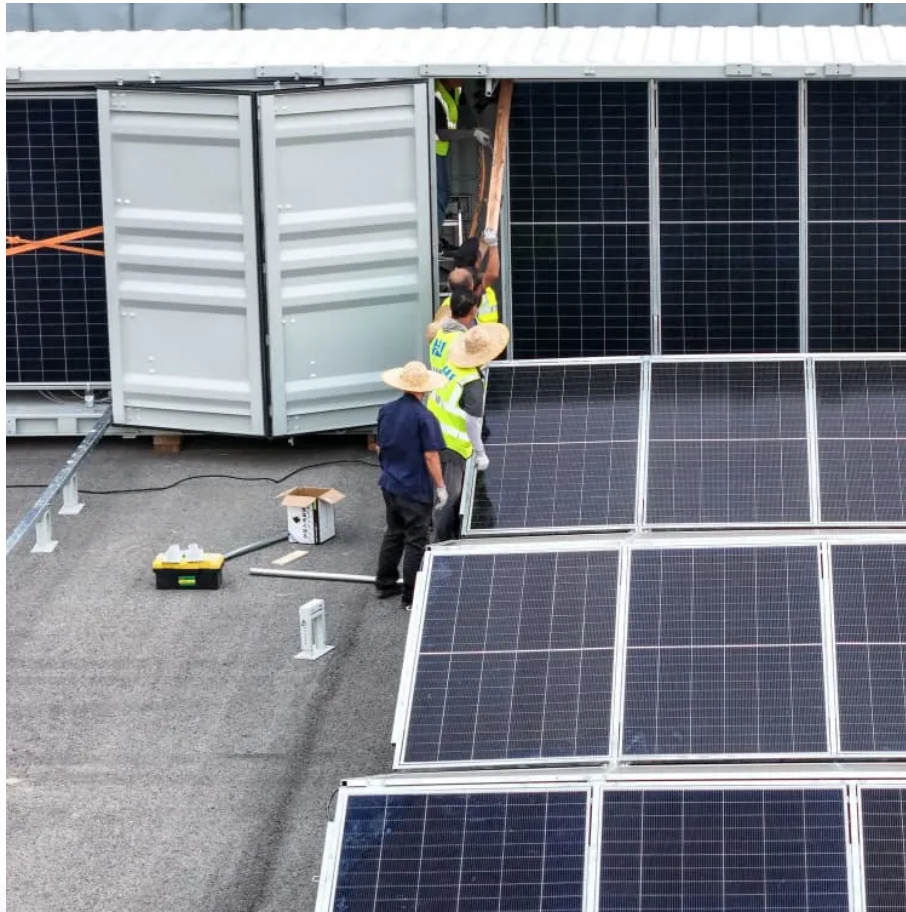

## Communication base station inverter provided by Laos

---

In remote areas or islands where it is difficult to access the traditional power grid, the solar power supply system can provide stable power support for power and communication base stations, ...

Energy consumption is a big issue in the operation of communication base stations, especially in remote areas that are difficult to connect with the traditional power grid, ...

Container-type energy base station: It is a large-scale outdoor base station, which is used in scenarios such as communication base stations, smart cities, transportation, power systems ...

Container-type energy base station: It is a large-scale outdoor base station, which is used in scenarios such as communication base stations, smart cities, transportation, power systems ...

Power conversion and adaptation: The inverter converts DC power (such as batteries or solar panels) into AC power to adapt to the power needs of various communication ...

Container-type energy base station: It is a large-scale outdoor base station, which is used in scenarios such as communication base stations, smart cities, transportation, power systems ...

This paper proposes a novel ventilation cooling system of communication base station (CBS), which combines with the chimney ventilation and the air conditioner cooling.