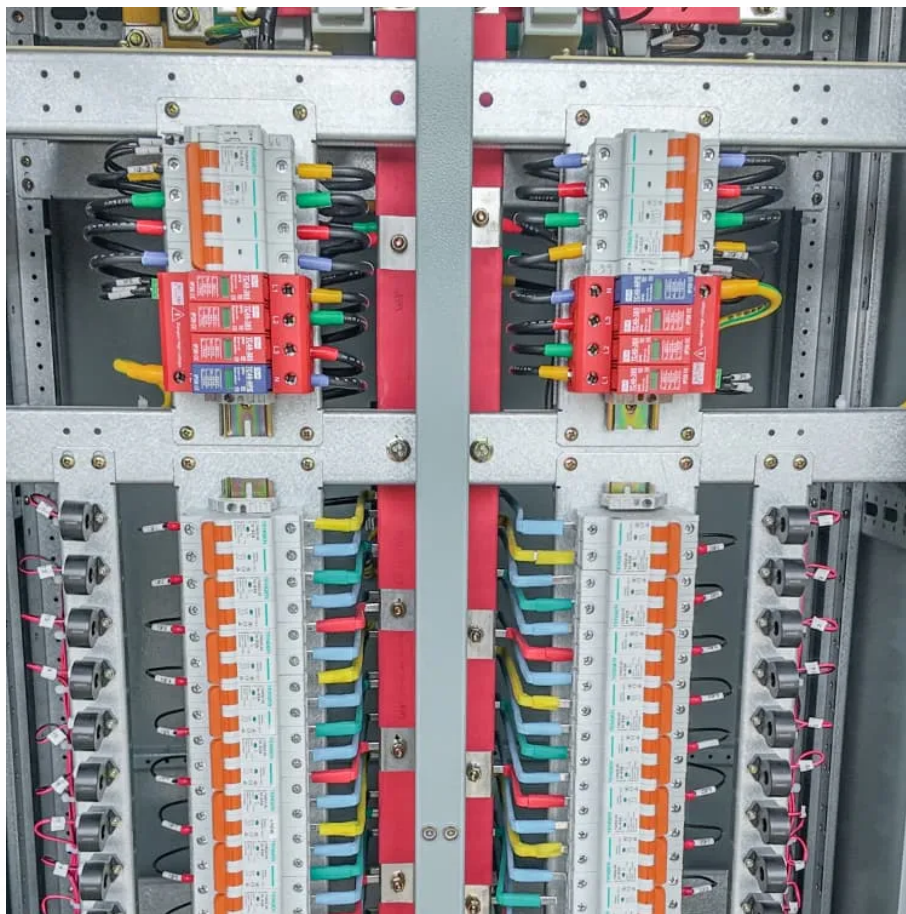

PDEOZE PowerContainer

Charging inverter 220v

Charging inverter 220v

High-Power 4000W DC to AC Inverter with LED Display Check Price on Amazon This 4000W peak inverter is designed for substantial loads, converting 12V DC to 110V/220V