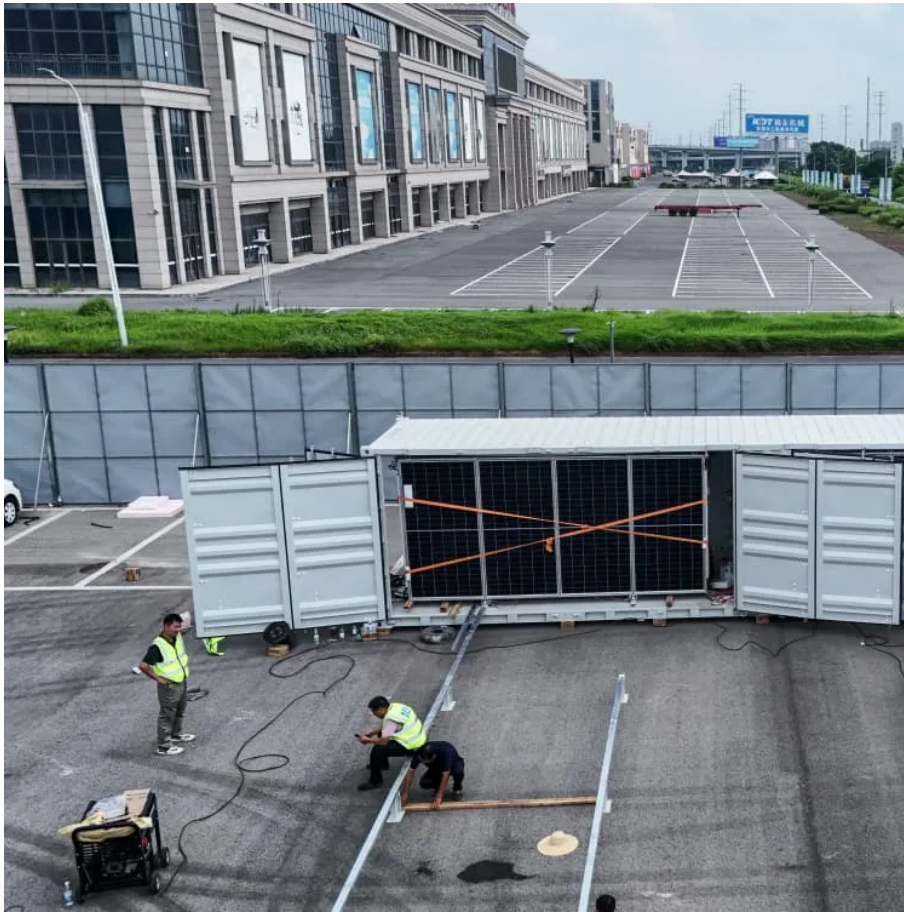

# Can a dome roof be used for solar panels

## Overview

---

Roof-Mounted Systems are common in domes where roof space allows for optimal sun exposure. Ensure that the roof can handle additional weight. Ground-Mounted Systems may be better suited if you have ample land available around your dome or want flexibility in panel .

Roof-Mounted Systems are common in domes where roof space allows for optimal sun exposure. Ensure that the roof can handle additional weight. Ground-Mounted Systems may be better suited if you have ample land available around your dome or want flexibility in panel .

Whether you are considering building a new dome home or retrofitting an existing structure, incorporating solar power can significantly enhance your energy independence and reduce your carbon footprint. This article will explore practical steps for integrating solar power into your dome setup.