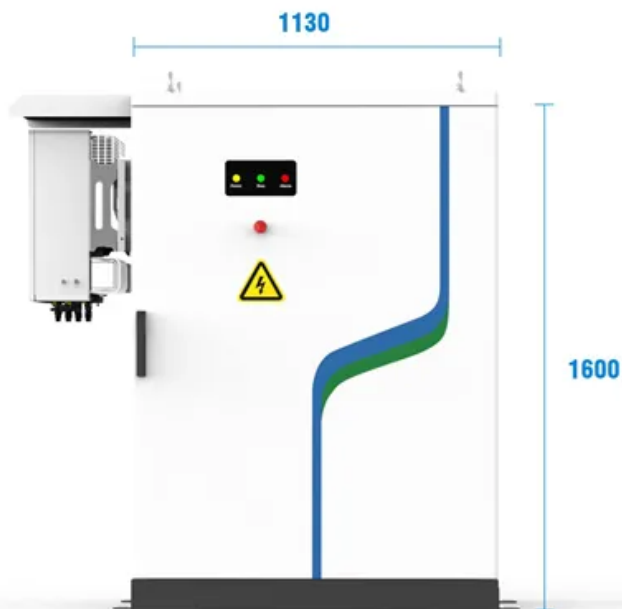

PDEOZE PowerContainer

American Solar Remote Control System

**PV / DG
Application**

**APP Intelligent
Control**

**Multi-Unit Parallel
Expansion**

**98.8% Max.
Efficiency**