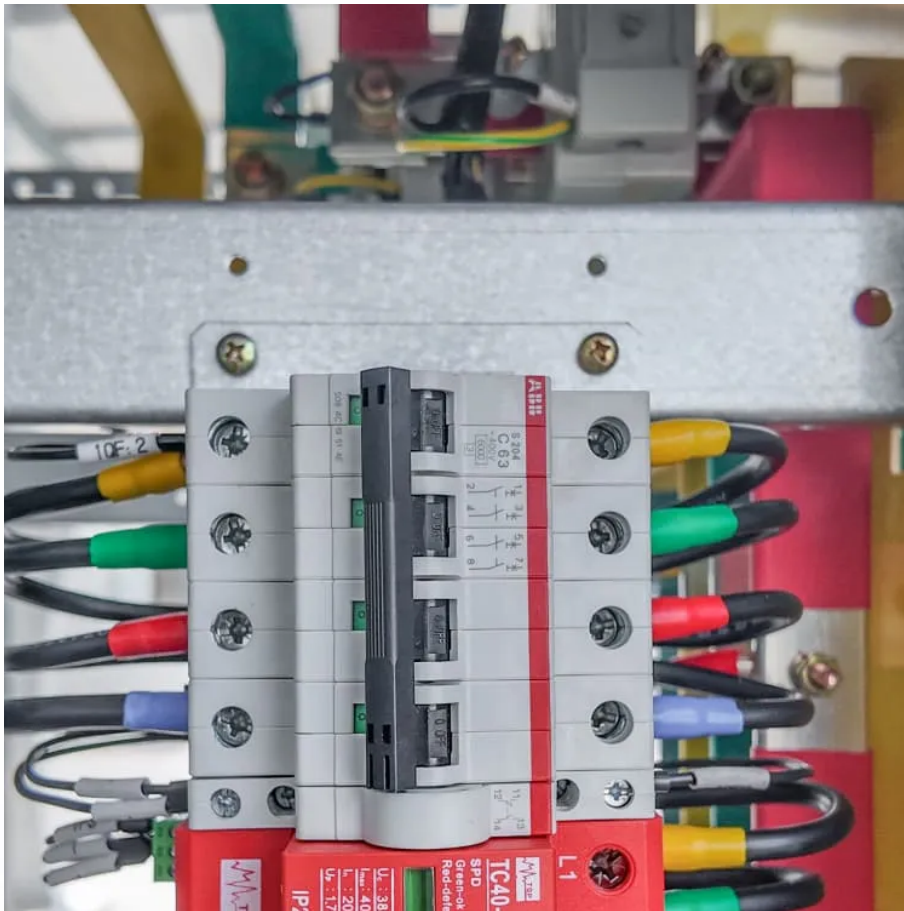

PDEOZE PowerContainer

60v home inverter