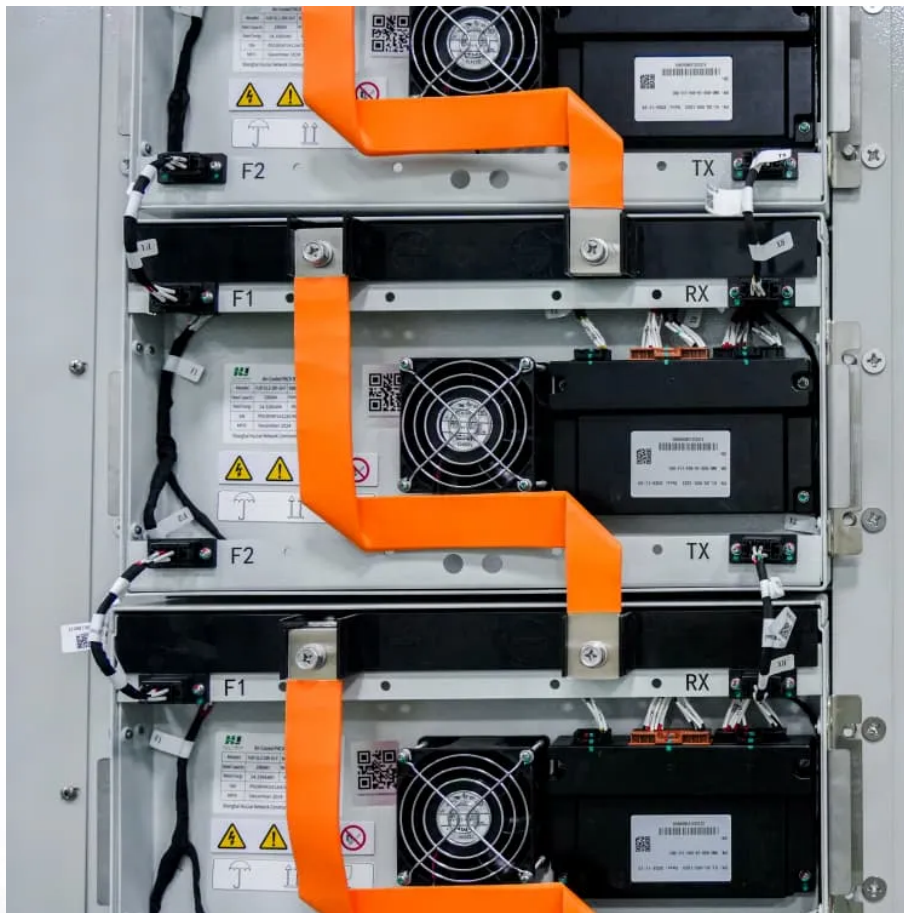

PDEOZE PowerContainer

5g base station electrical survey

5g base station electrical survey

Frequency-selective EMF measurement method can be used for extrapolation, supported by dedicated analysis software. Code-selective EMF measurement additionally shows cell ID, ...

Explore how 5G base stations are built--from site planning and cabinet installation to power systems and cooling solutions. Learn the essential components, technologies, and ...

Deploying and operating 5G private networks requires site survey testing. Learn how to verify RF transmission chain of the base stations as well as end-to-end quality of service and ability to relay real traffic.

This white paper provides information related to human exposure to radio frequency electromagnetic fields (RF EMF) from the base stations in the new 5G networks and describes ...

Explore how 5G base stations are built--from site planning and cabinet installation to power systems and cooling solutions. Learn the essential components, technologies, and challenges behind 5G ...