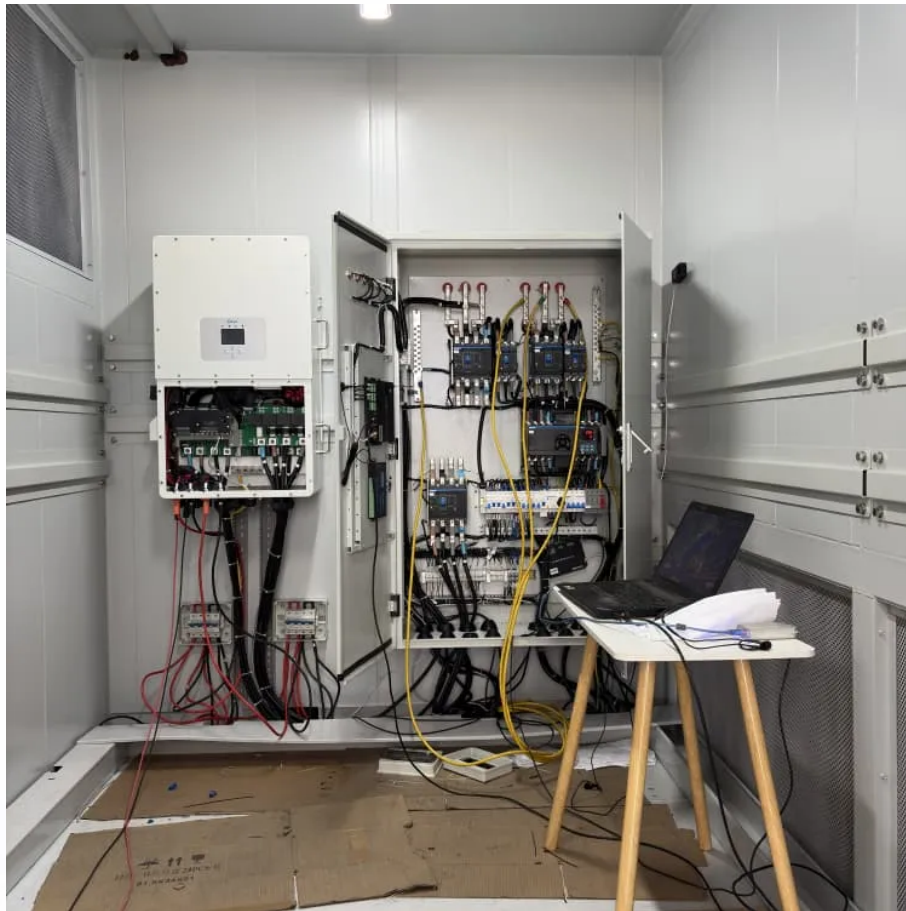

PDEOZE PowerContainer

12v battery dual inverter

12v battery dual inverter

DC 12V to AC120V Pure Sine Wave Power Inverter 600W with Dual sockets Output and DC 5V 2Amp USB Output. Ideal for Most Small Power appliances. (600W) Blue About this item ...

3000 Watt Power Inverter, Car/Home 12V DC to 110V AC Converter, with LED Display, Dual AC Outlets, USB Port, Dual Smart Fans, Cables Included, Suitable for Home, RV

SUNWHEEL 500W Power Inverter DC 12V to 110V AC Car Inverter with 2 x 3.1A USB Ports and Dual AC Outlet, Equipped with 1 Cigarette Lighter and 2 Battery Clamps for Road Trip and ...

The power inverter has 2 120 volt AC outlets and 2 3.1 amp usb charging ports. This will allow you to power small digital devices such as laptops and gaming systems but should be able to ...

With 120-Watt of continuous output, this inverter is perfect for powering laptops, tablets, cell phones and other small devices. It is the first in the industry capable of drawing power from either a 12-Volt car power port, ...

The Battery Tender® 400 Watt Power Inverter provides the mobile capability to deliver electric power for AC appliances when there is no traditional AC power outlet available.

Use the included car battery clamps to connect directly to a vehicle battery, unleashing the maximum output of up to 800 Watts to power devices. Utilize the included 12V Car Adaptor ...