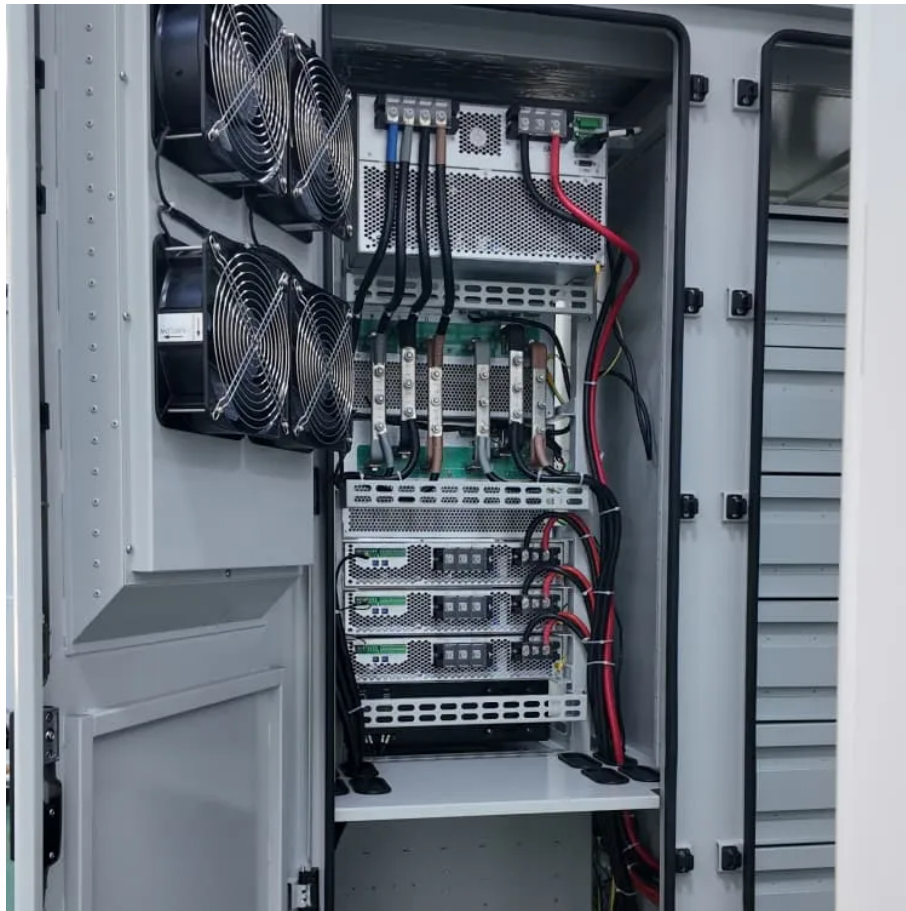

# **12v 24v inverter pure sine wave**

## 12v 24v inverter pure sine wave

---

The high-efficiency 12V/24V/48V pure sine wave power inverter converts the DC power stored in the battery to a standard household AC power source, providing you with quiet AC power ...

Upgrade your vehicle with Easun Power pure sine wave inverter. Perfect for solar cars, it transforms DC 12V 24V to AC 220V and comes in power options of 1000W/1600W/2200W/3000W.

The high-efficiency 12V/24V/48V pure sine wave power inverter converts the DC power stored in the battery to a standard household AC power source, providing you with quiet AC power anytime, anywhere.